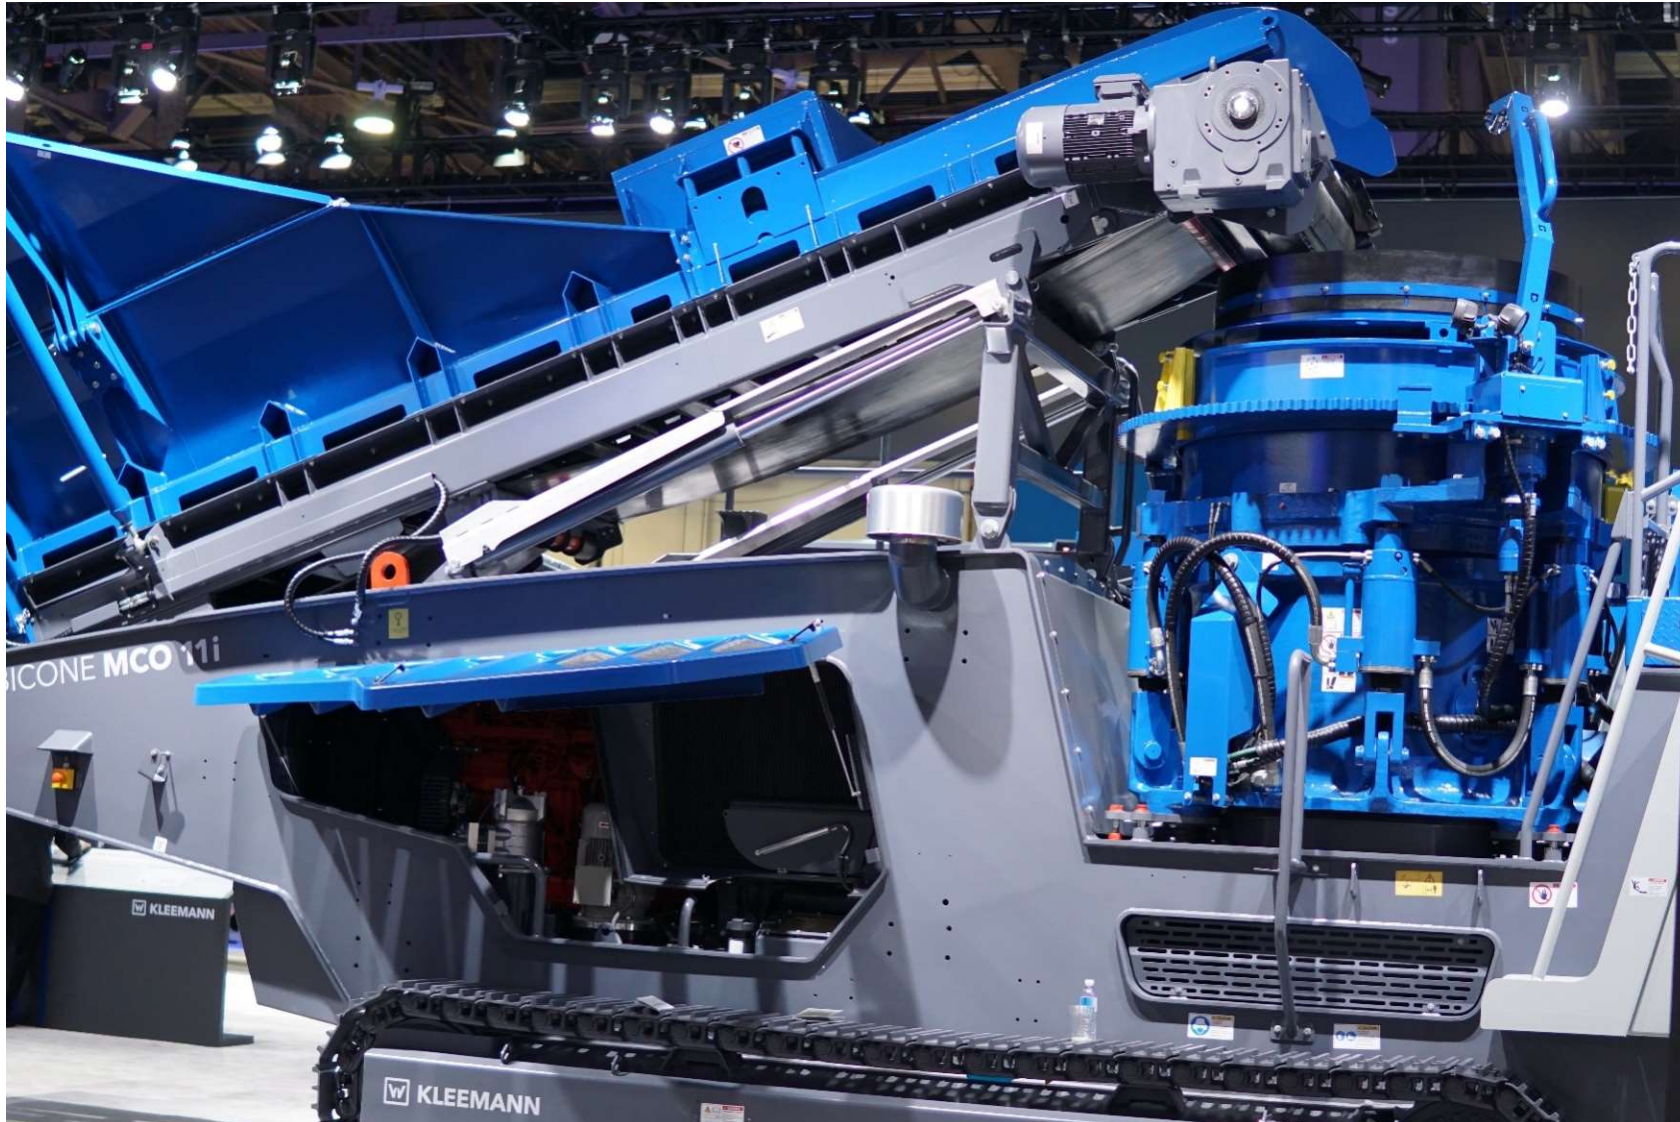

产品应用 Applications
with our products

WIRTGEN

---GmbH
Construction
machine Pin and
hydraulic
solution

产品应用 Applications
with our products

Liebherr

Construction
machine Pin and
hydraulic
solution

产品应用 Applications
with our products

**HATCH
COVERS**
---bulk-cargo ship
hydraulic
solution